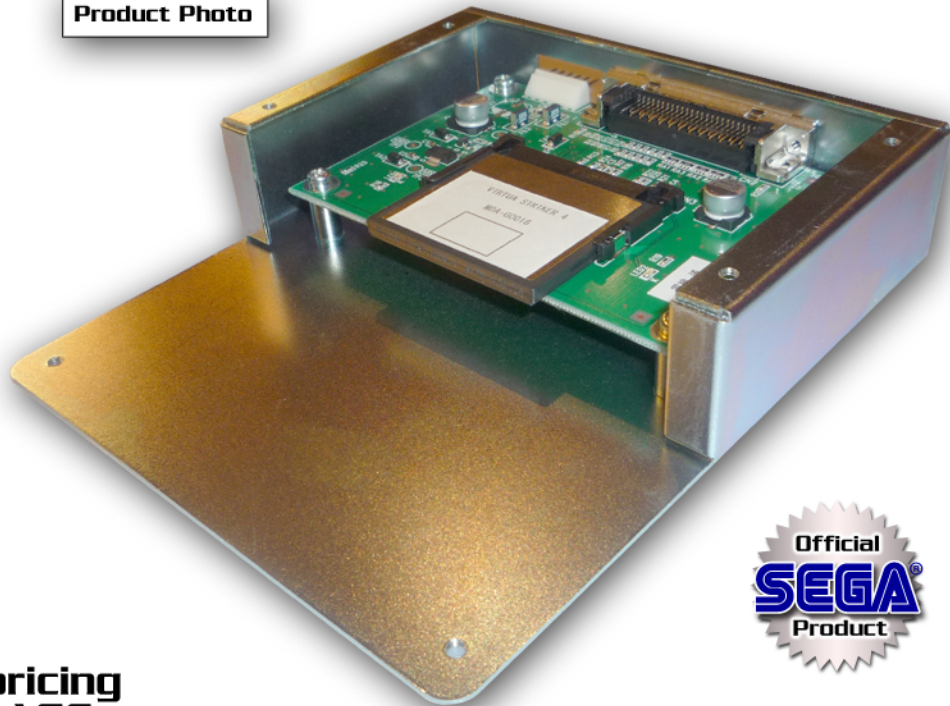

- standard JST 6-Pin & 72-pin HD50 connectors for plug & play compatibility with any existing Gd-Drive setup - no additional wiring required\*

Compatible with standard Compact Flash Cards

Product Photo

Supported games include: